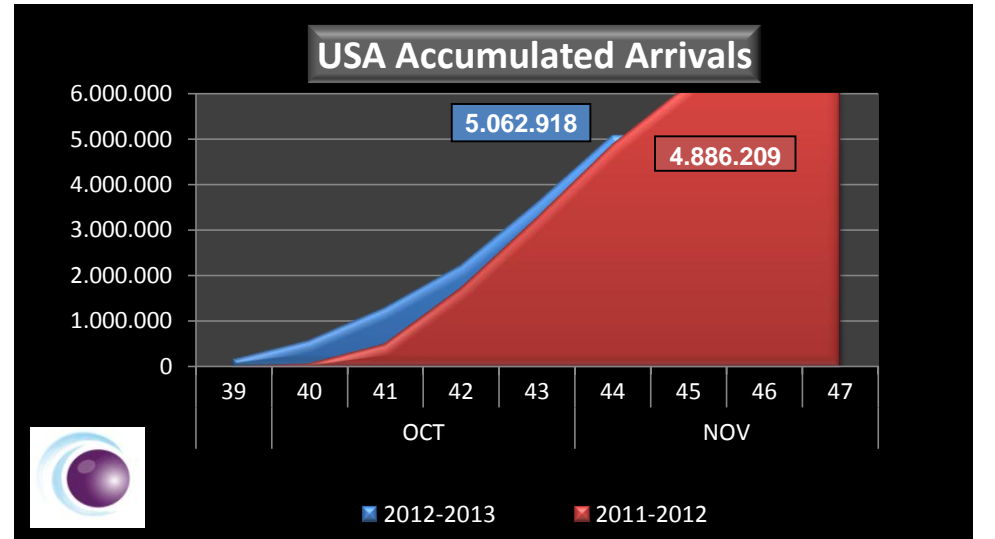

WEEKLY ARGENTINEAN BLUEBERRY ARRIVALS - ETA - 2012/2013 U.S.A.