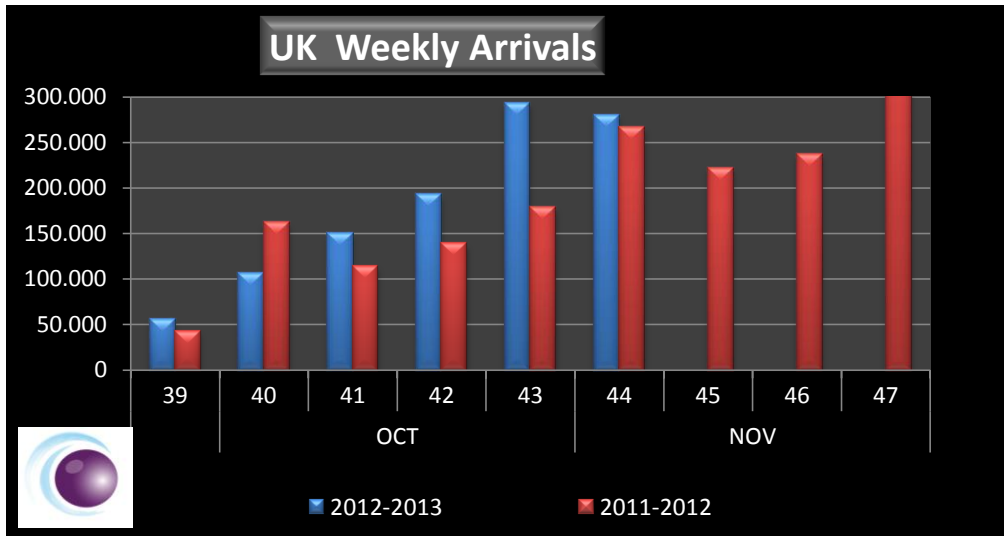

WEEKLY ARGENTINEAN BLUEBERRY ARRIVALS - ETA - 2012/2013 **UK**