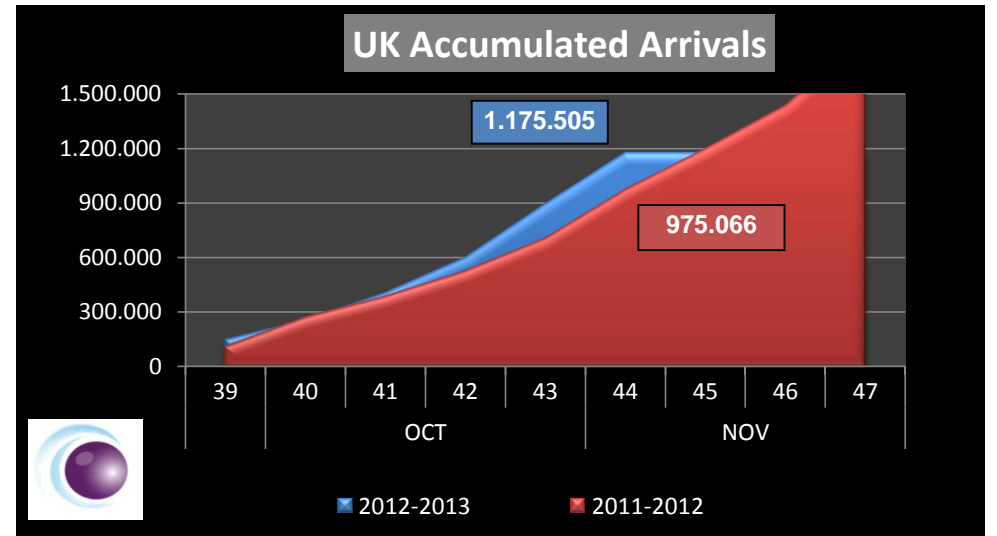

WEEKLY ARGENTINEAN BLUEBERRY ARRIVALS - ETA - 2012/2013 **UK**