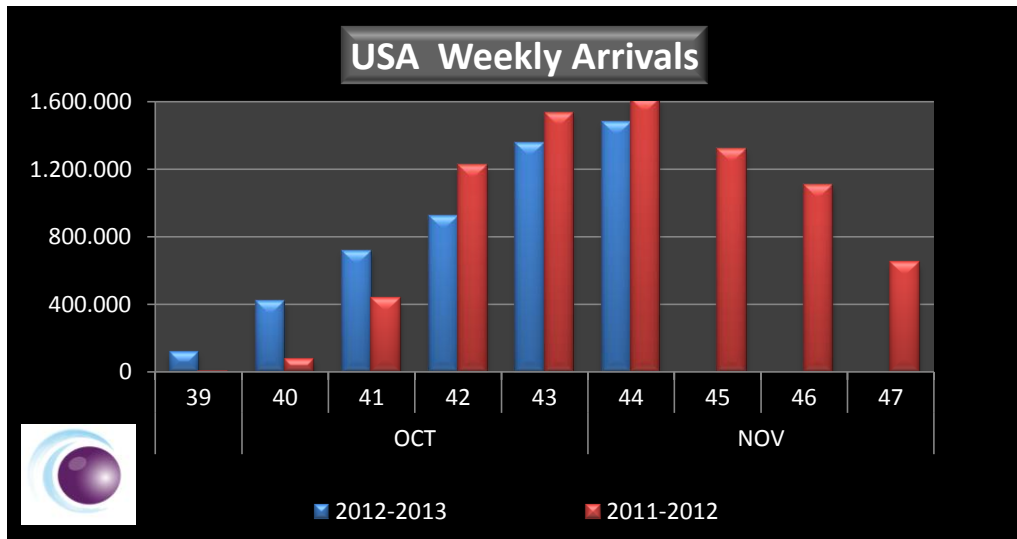

WEEKLY ARGENTINEAN BLUEBERRY ARRIVALS - ETA - 2012/2013 U.S.A.