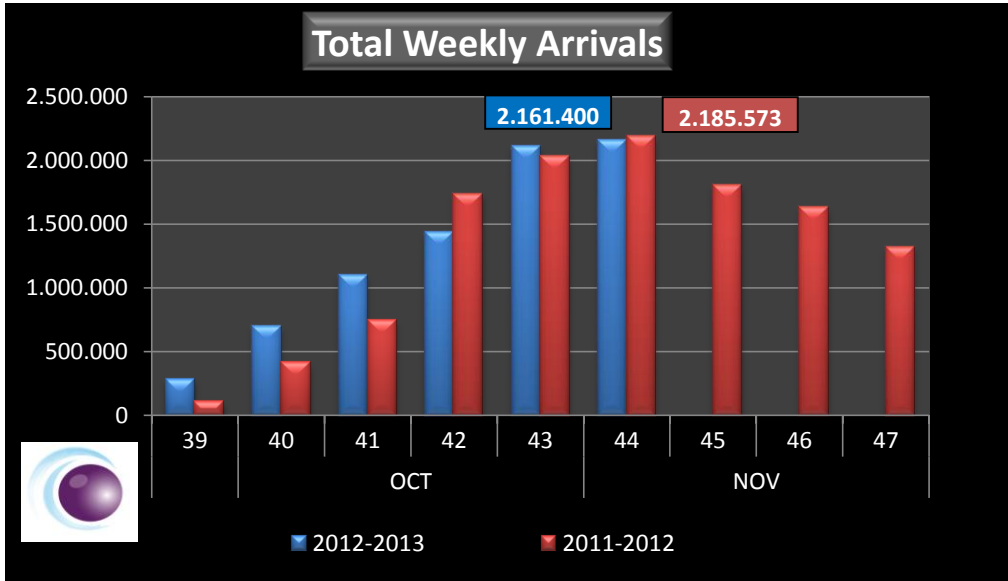

WEEKLY ARGENTINEAN BLUEBERRY ARRIVALS - ETA - 2012/2013 ALL DESTINATIONS