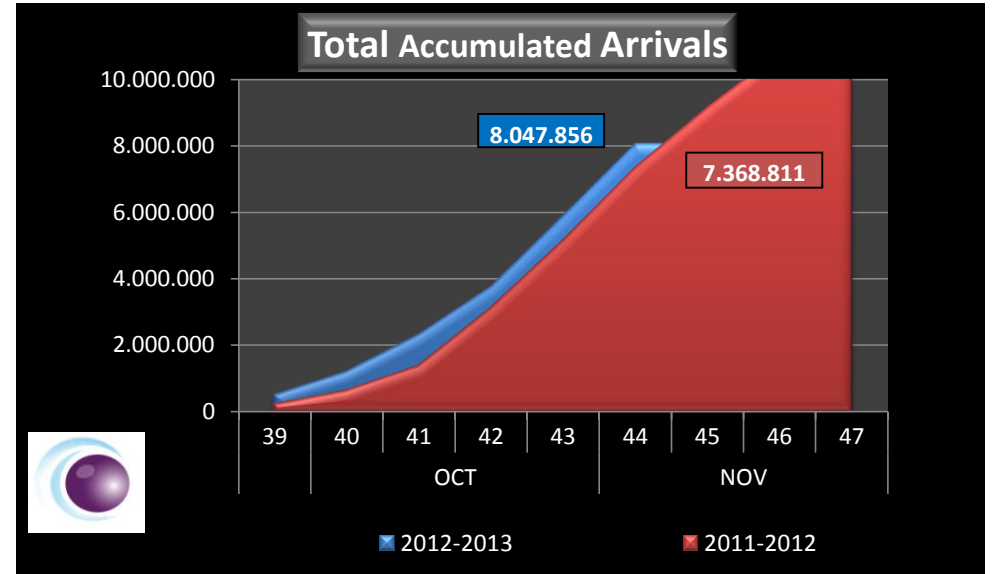

WEEKLY ARGENTINEAN BLUEBERRY ARRIVALS - ETA - 2012/2013 ALL DESTINATIONS