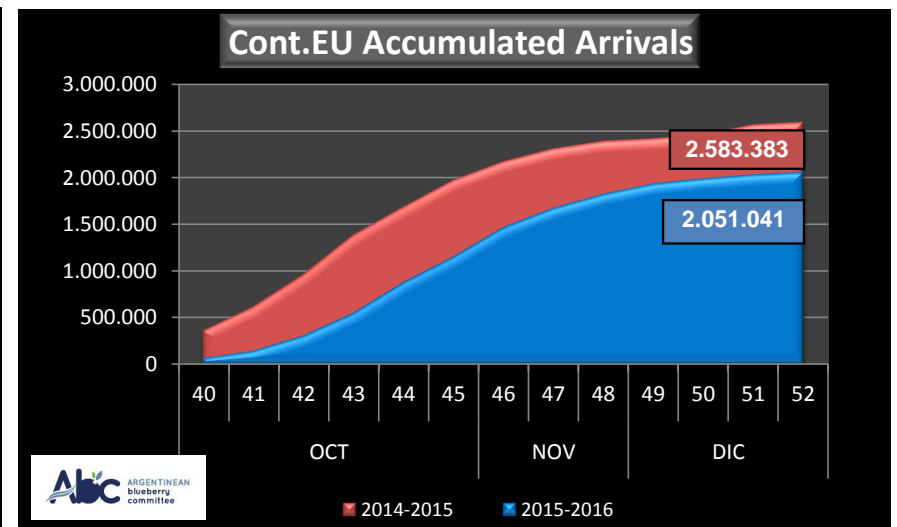

WEEKLY ARGENTINEAN BLUEBERRY ARRIVALS - ETA - 2015 / 2016 - CONTINENTAL EUROPE