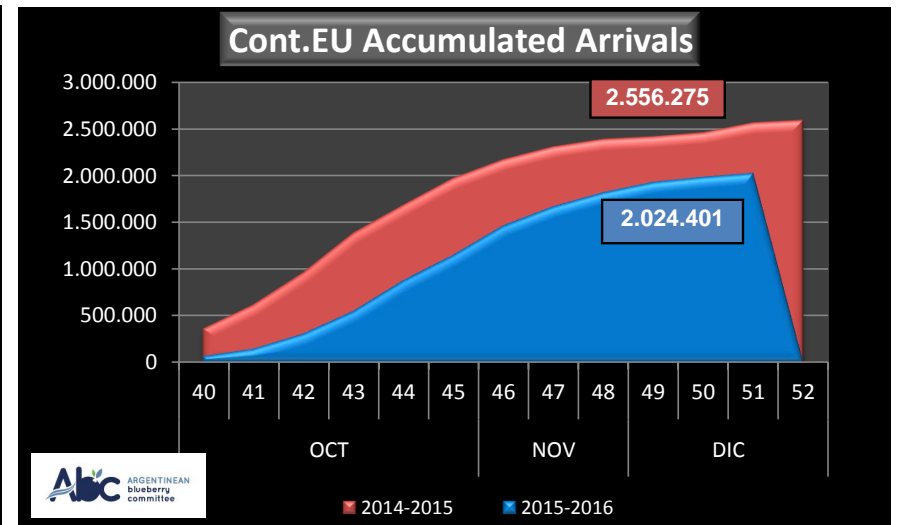

WEEKLY ARGENTINEAN BLUEBERRY ARRIVALS - ETA - 2015 / 2016 - CONTINENTAL EUROPE