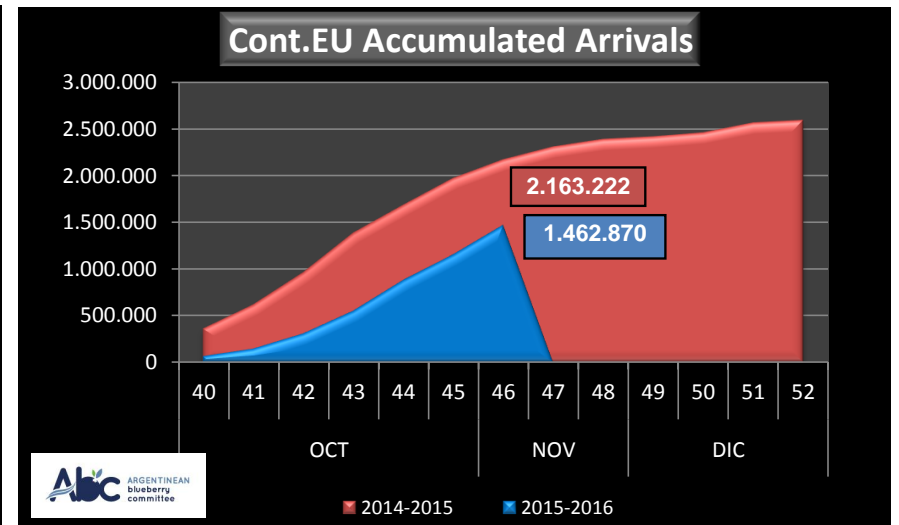

WEEKLY ARGENTINEAN BLUEBERRY ARRIVALS - ETA - 2015 / 2016 - CONTINENTAL EUROPE