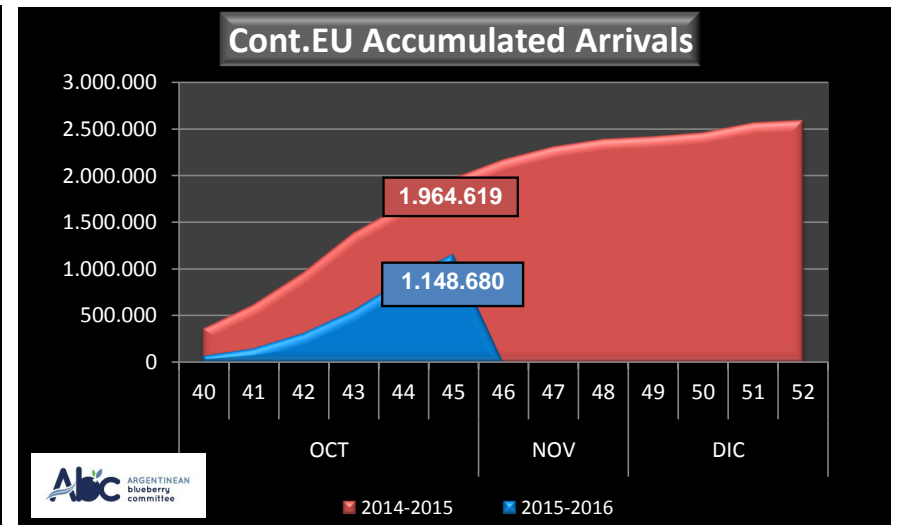

WEEKLY ARGENTINEAN BLUEBERRY ARRIVALS - ETA - 2015 / 2016 - CONTINENTAL EUROPE