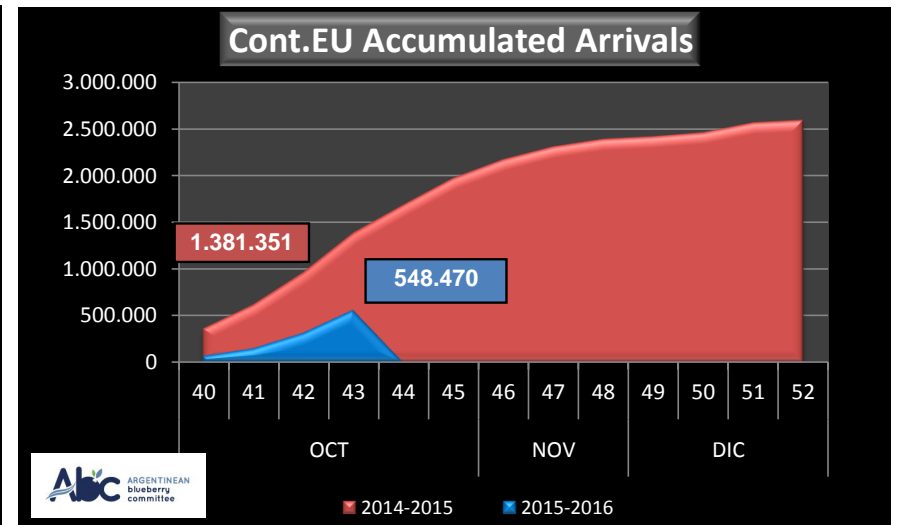

WEEKLY ARGENTINEAN BLUEBERRY ARRIVALS - ETA - 2015 / 2016 - CONTINENTAL EUROPE