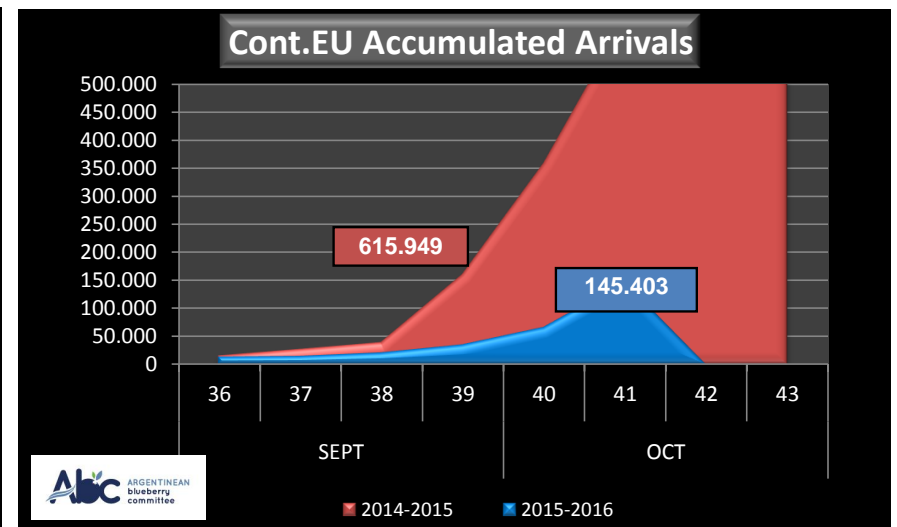

WEEKLY ARGENTINEAN BLUEBERRY ARRIVALS - ETA - 2015 / 2016 - CONTINENTAL EUROPE