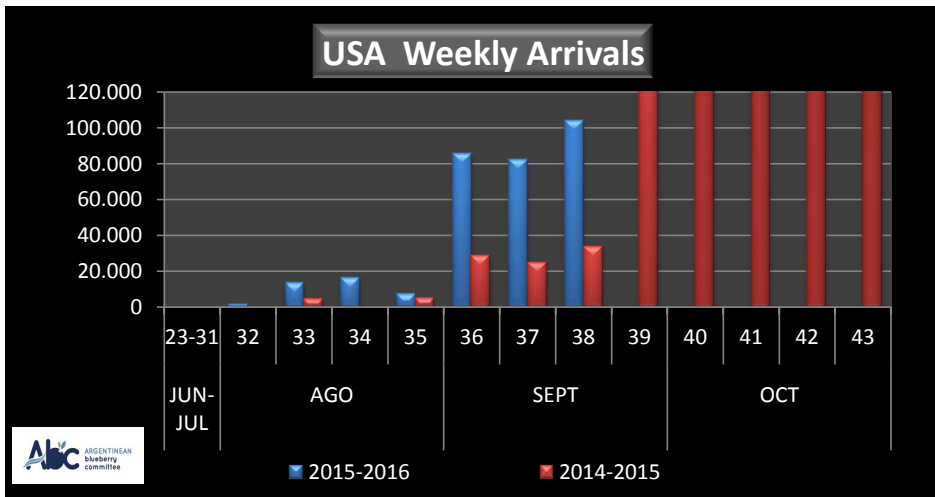

WEEKLY ARGENTINEAN BLUEBERRY ARRIVALS - ETA - 2015 / 2016 - U.S.A.