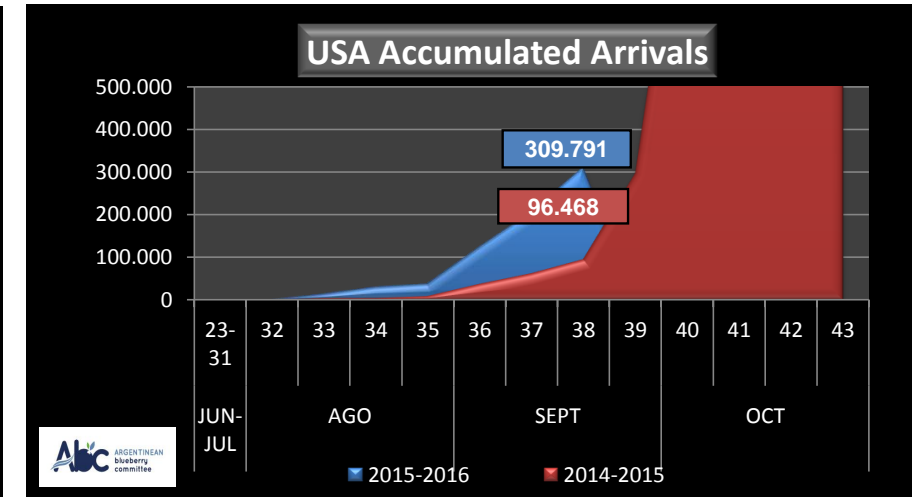

WEEKLY ARGENTINEAN BLUEBERRY ARRIVALS - ETA - 2015 / 2016 - U.S.A.