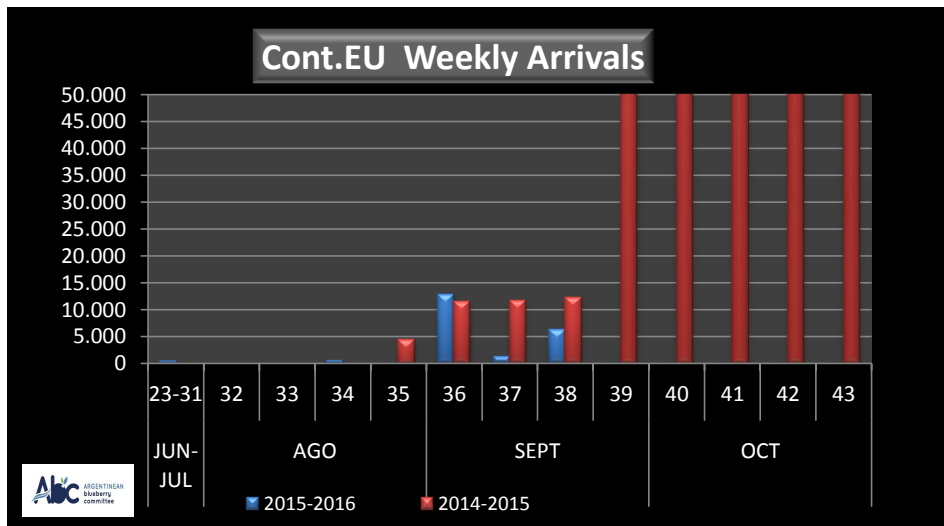

WEEKLY ARGENTINEAN BLUEBERRY ARRIVALS - ETA - 2015 / 2016 - CONTINENTAL EUROPE