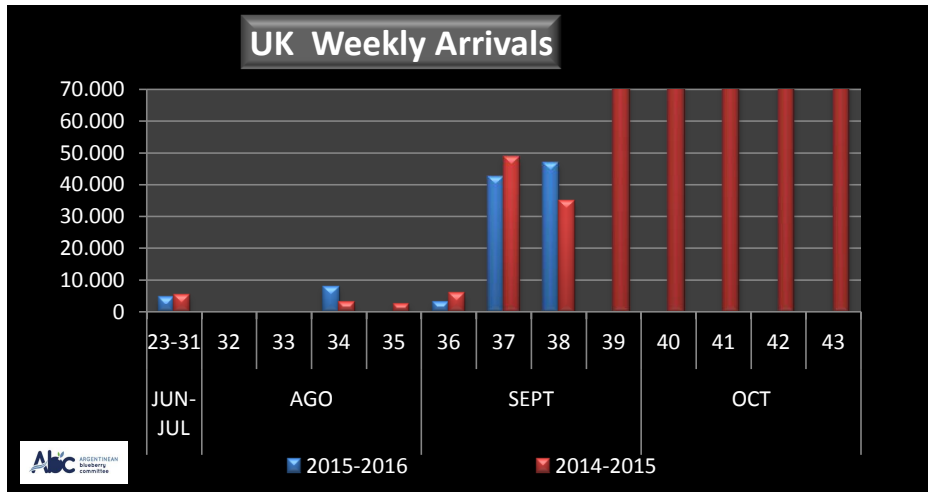

WEEKLY ARGENTINEAN BLUEBERRY ARRIVALS - ETA - 2015 / 2016 - UK