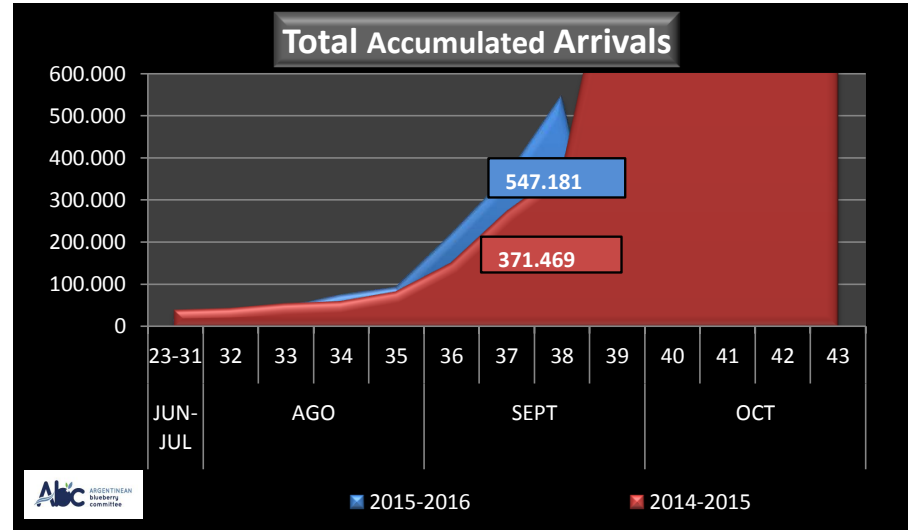

WEEKLY ARGENTINEAN BLUEBERRY ARRIVALS - ETA - 2015 / 2016 - ALL DESTINATIONS