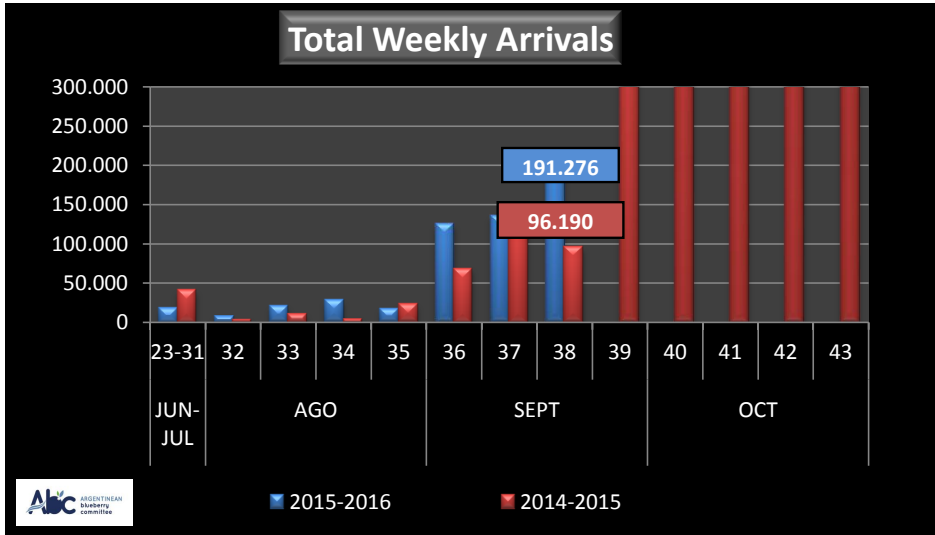

WEEKLY ARGENTINEAN BLUEBERRY ARRIVALS - ETA - 2015 / 2016 - ALL DESTINATIONS