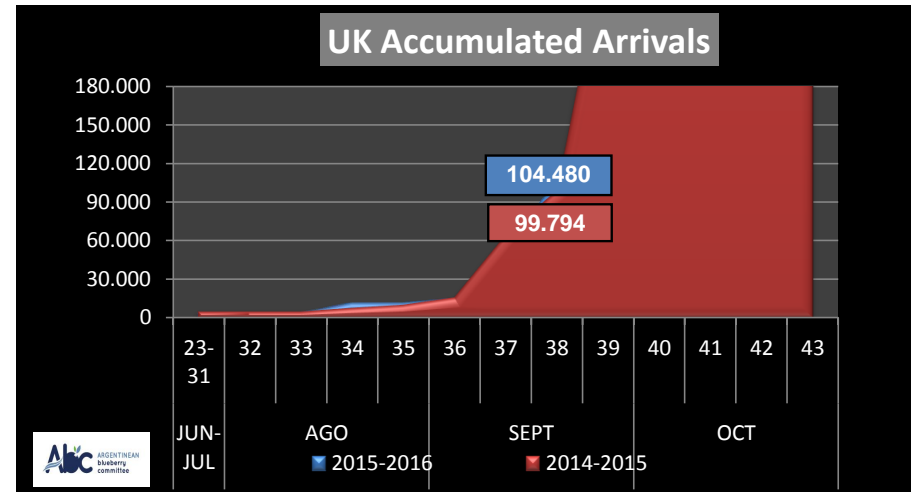

WEEKLY ARGENTINEAN BLUEBERRY ARRIVALS - ETA - 2015 / 2016 - UK