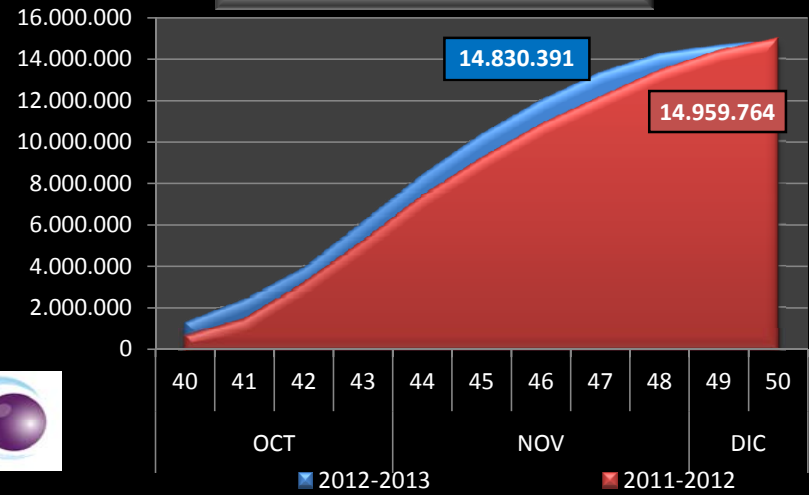

Total Accumulated Arrivals