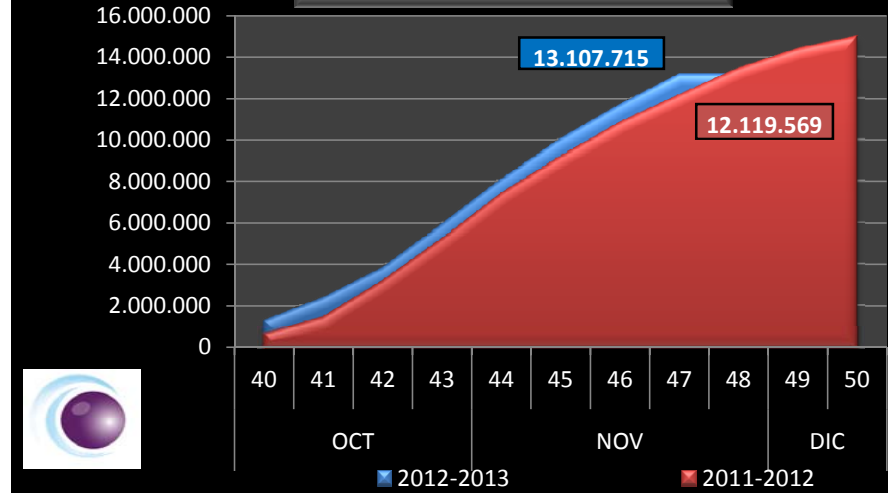

Total Accumulated Arrivals