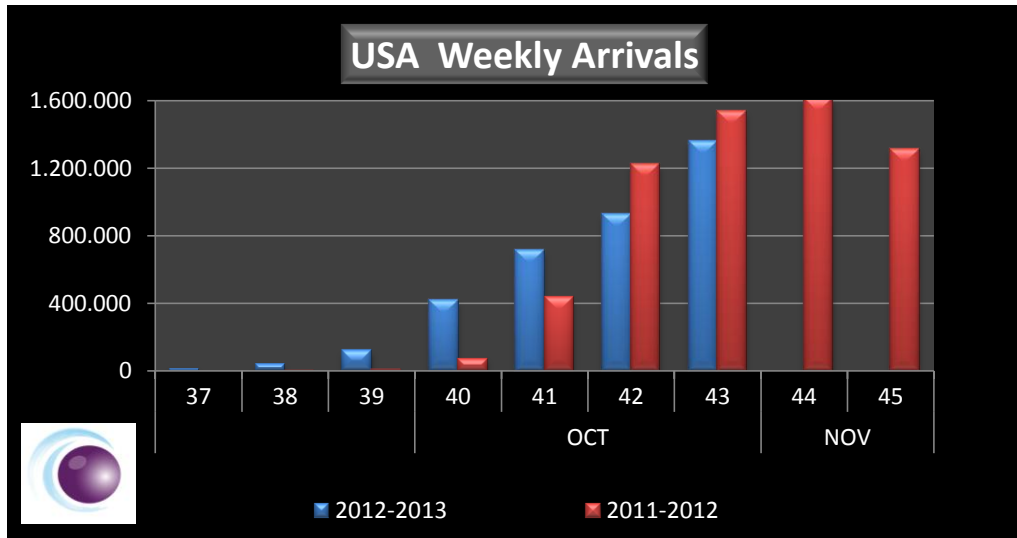

WEEKLY ARGENTINEAN BLUEBERRY ARRIVALS - ETA - 2012/2013 U.S.A.