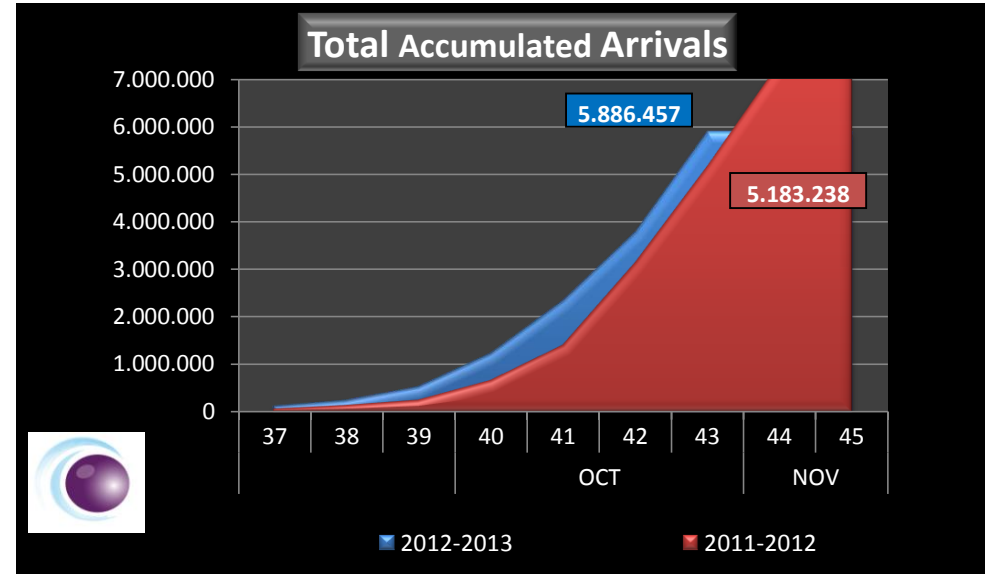

WEEKLY ARGENTINEAN BLUEBERRY ARRIVALS - ETA - 2012/2013 ALL DESTINATIONS