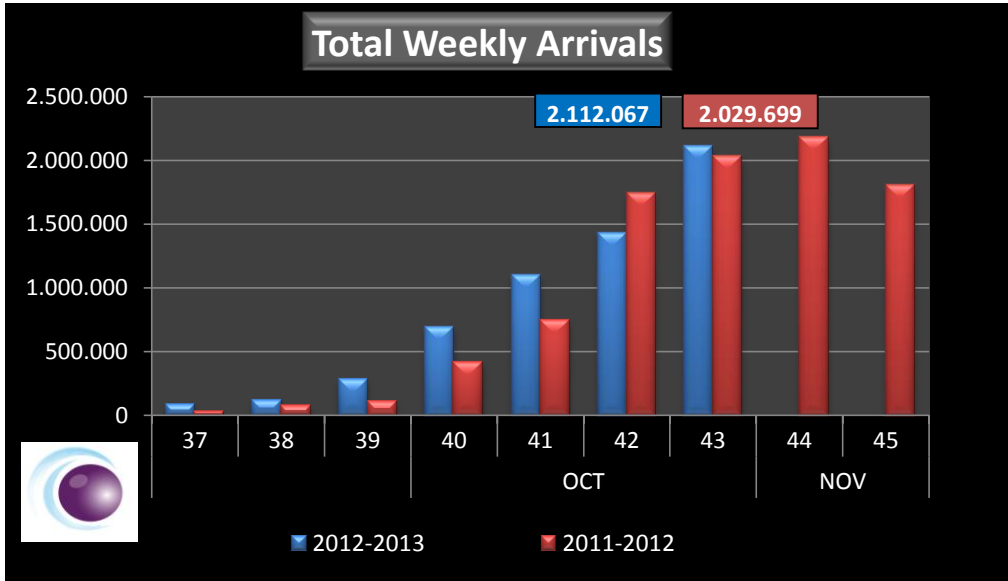

WEEKLY ARGENTINEAN BLUEBERRY ARRIVALS - ETA - 2012/2013 ALL DESTINATIONS