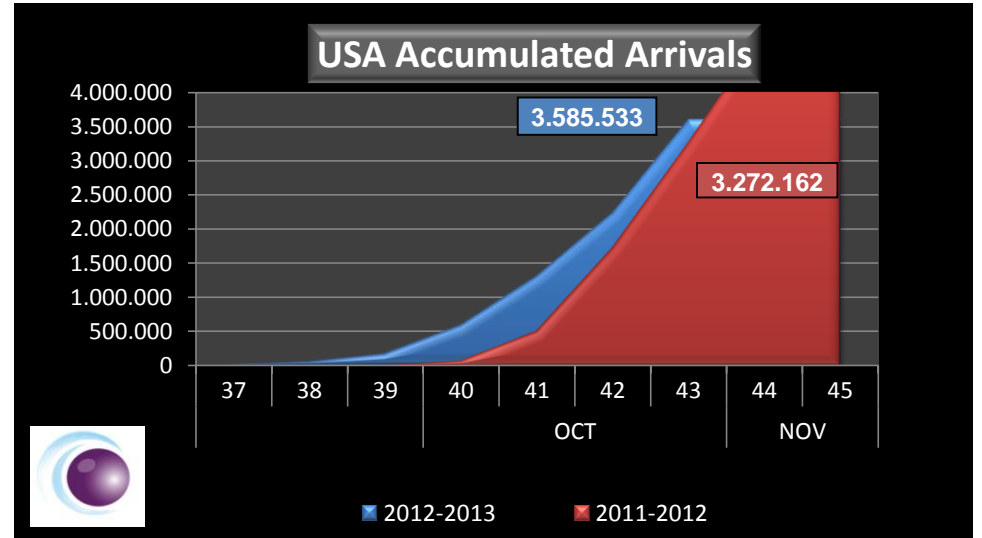

WEEKLY ARGENTINEAN BLUEBERRY ARRIVALS - ETA - 2012/2013 U.S.A.