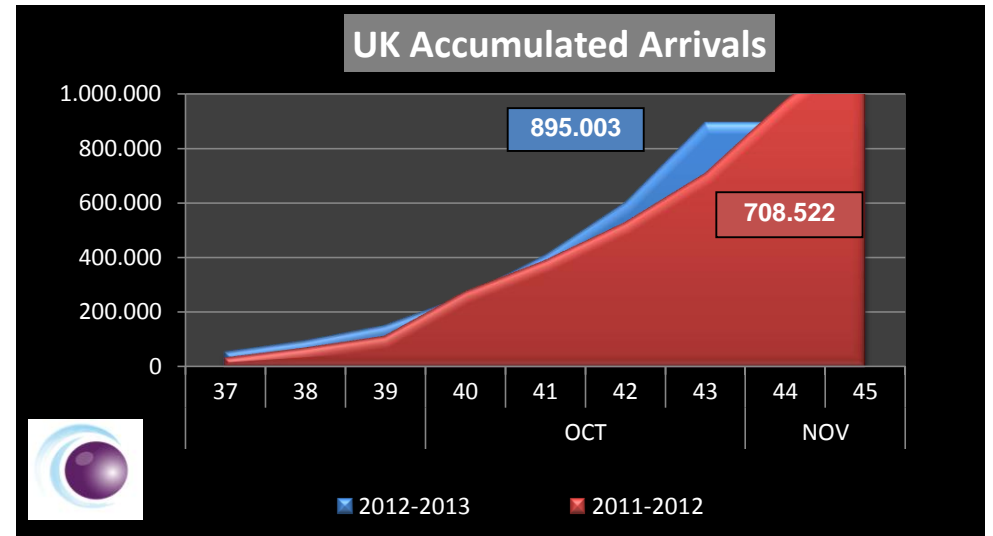

WEEKLY ARGENTINEAN BLUEBERRY ARRIVALS - ETA - 2012/2013 **UK**