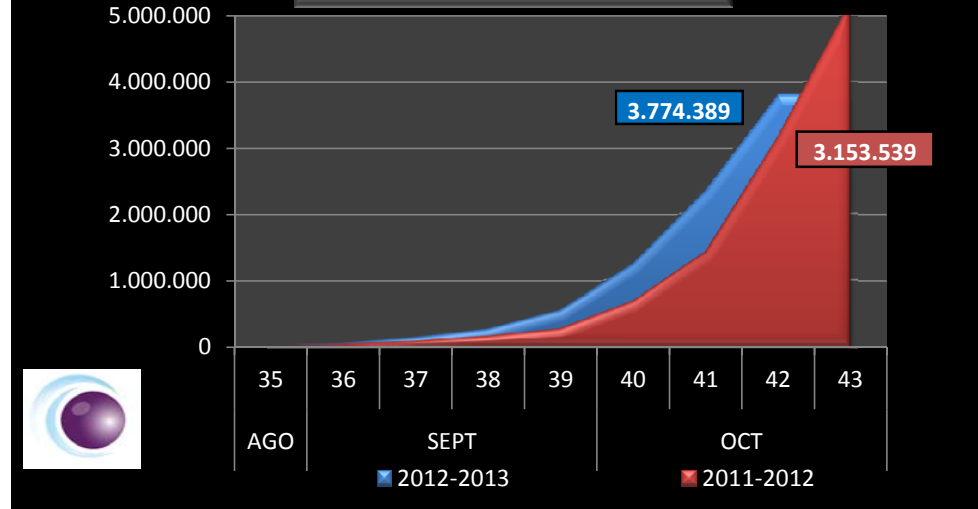

Total Accumulated Arrivals