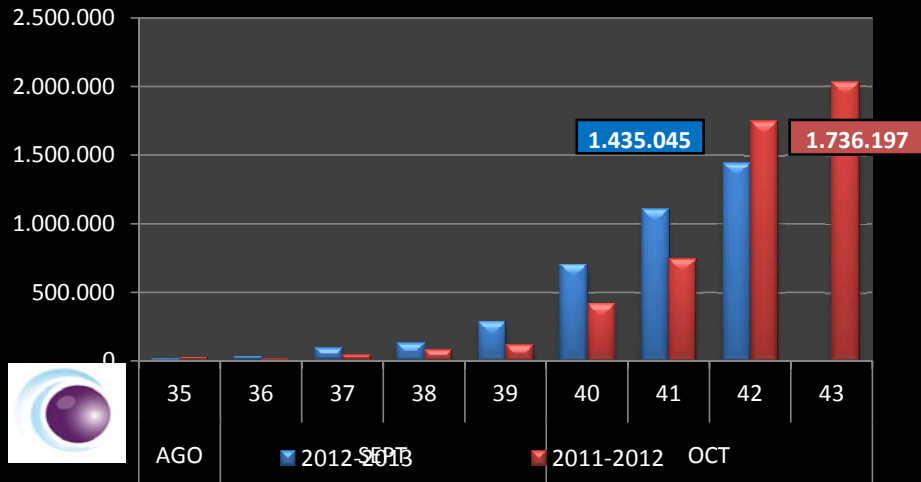

WEEKLY ARGENTINEAN BLUEBERRY ARRIVALS - ETA - 2012/2013 ALL DESTINATIONS

Total Weekly Arrivals