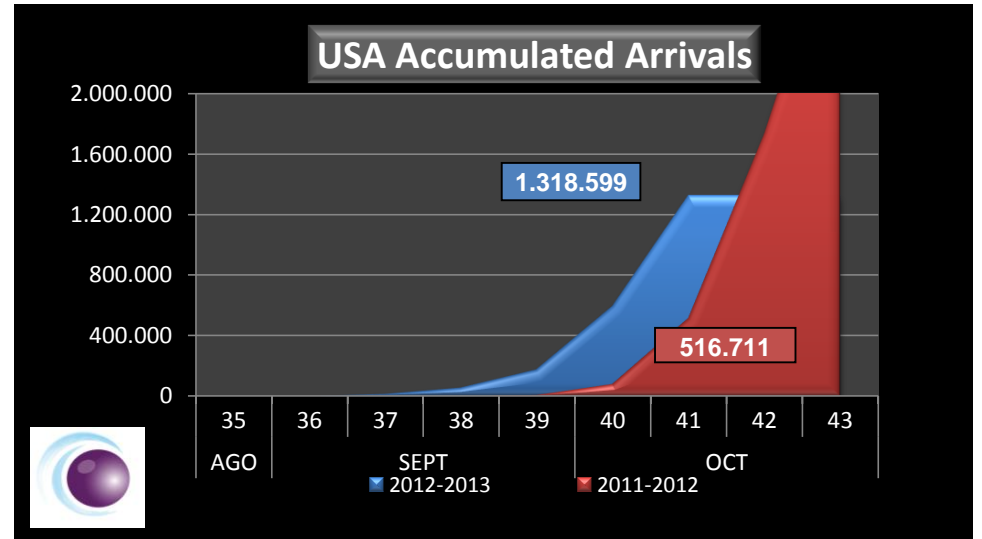

WEEKLY ARGENTINEAN BLUEBERRY ARRIVALS - ETA - 2012/2013 U.S.A.