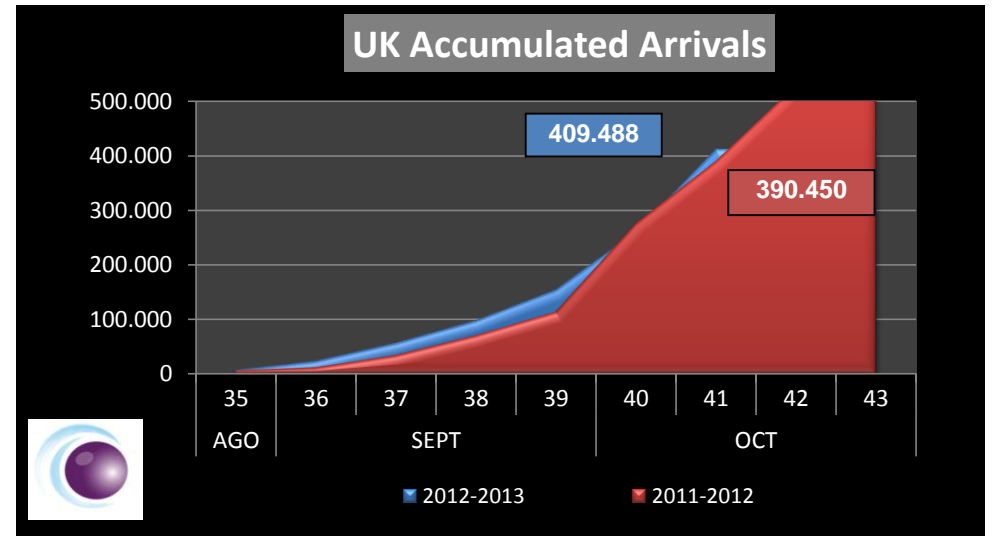

WEEKLY ARGENTINEAN BLUEBERRY ARRIVALS - ETA - 2012/2013 **UK**