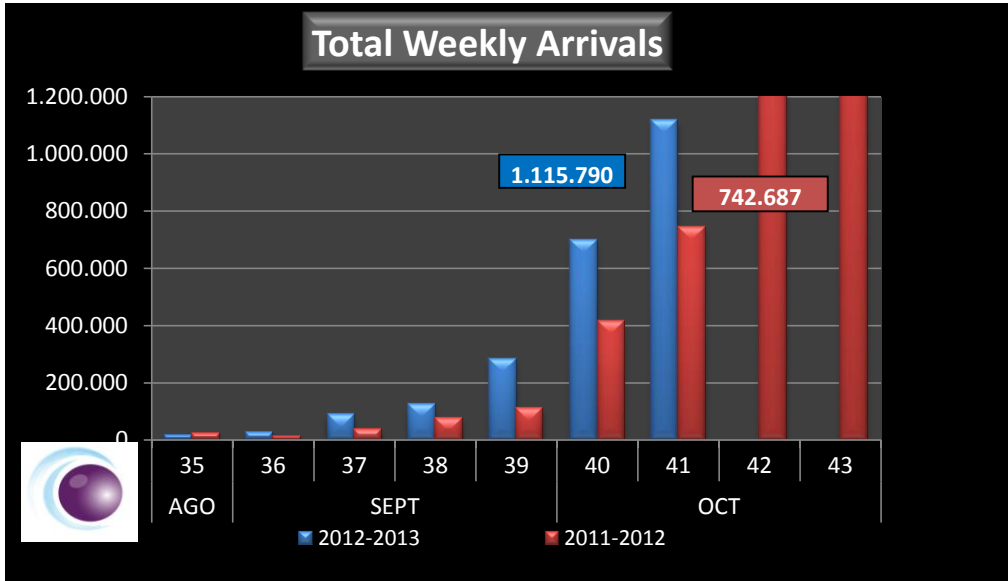

WEEKLY ARGENTINEAN BLUEBERRY ARRIVALS - ETA - 2012/2013 ALL DESTINATIONS