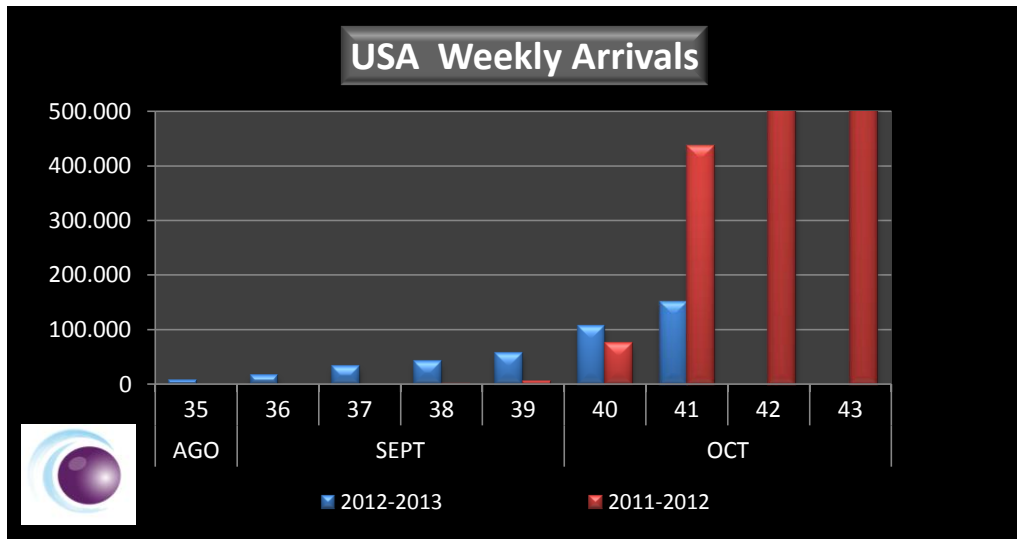

WEEKLY ARGENTINEAN BLUEBERRY ARRIVALS - ETA - 2012/2013 U.S.A.