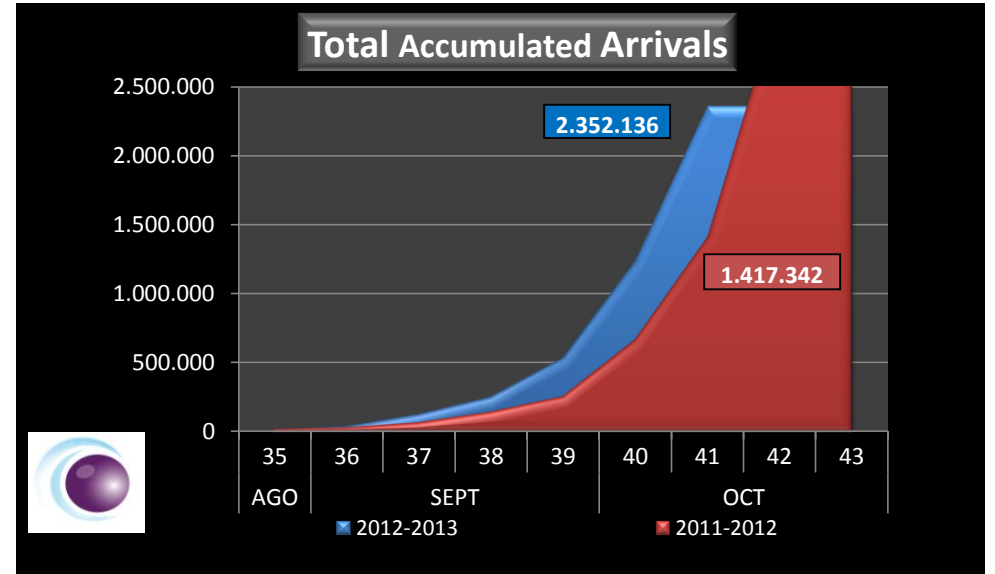

WEEKLY ARGENTINEAN BLUEBERRY ARRIVALS - ETA - 2012/2013 ALL DESTINATIONS