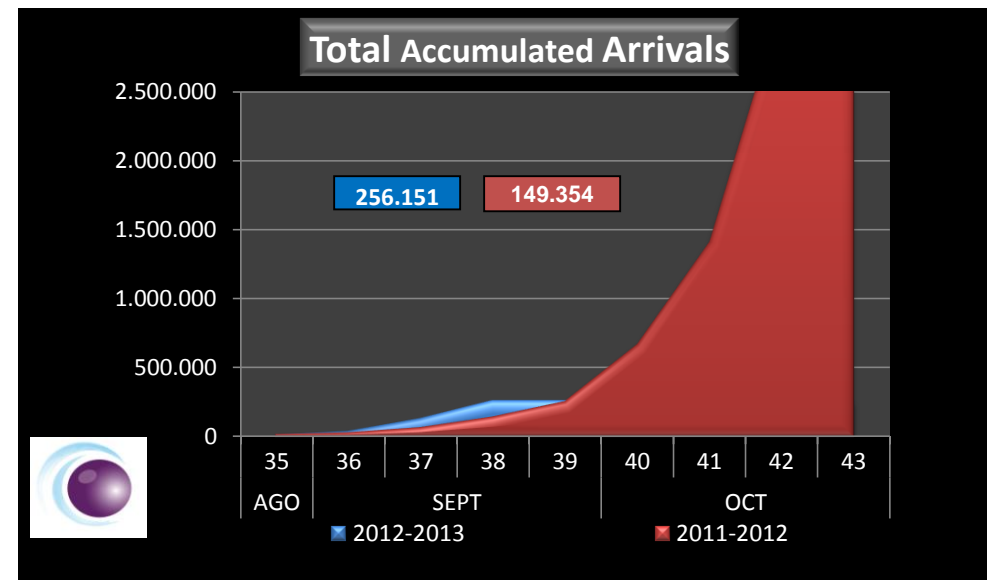

WEEKLY ARGENTINEAN BLUEBERRY ARRIVALS - ETA - 2012/2013 ALL DESTINATIONS