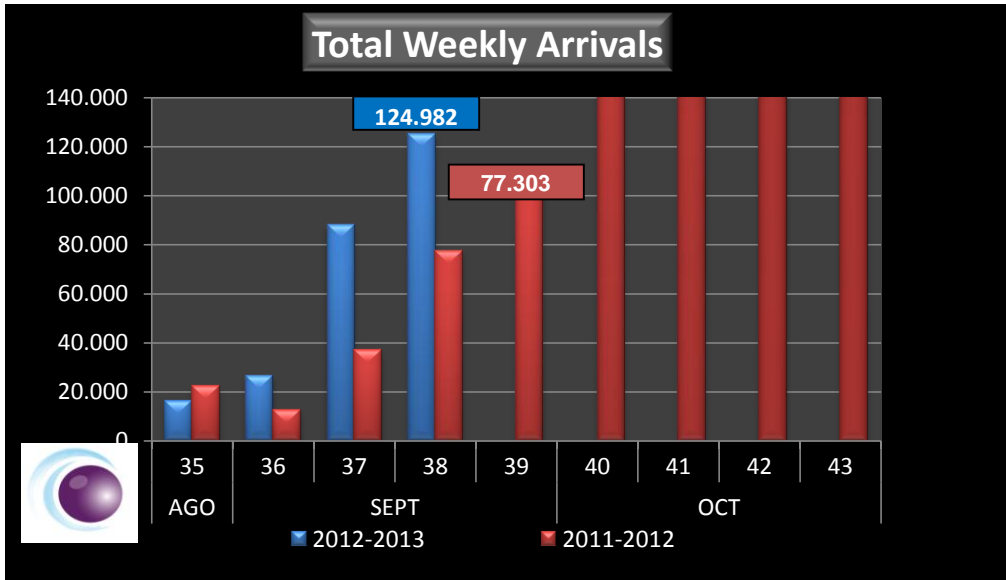

WEEKLY ARGENTINEAN BLUEBERRY ARRIVALS - ETA - 2012/2013 ALL DESTINATIONS