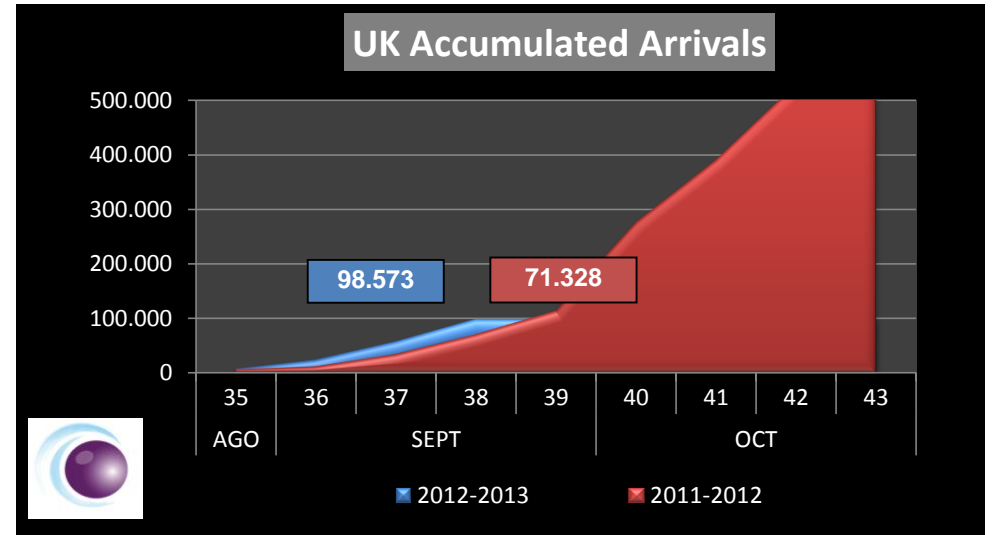

WEEKLY ARGENTINEAN BLUEBERRY ARRIVALS - ETA - 2012/2013 **UK**