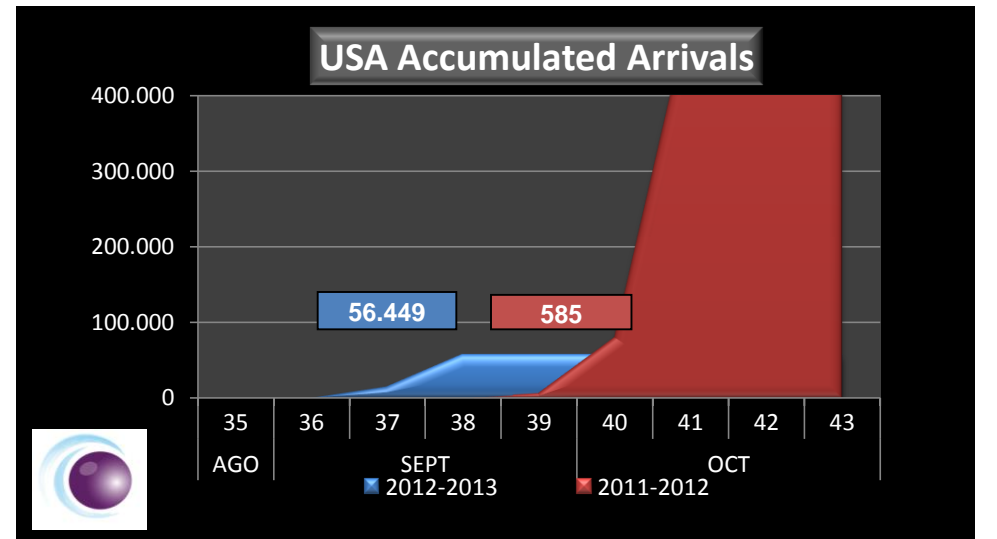

WEEKLY ARGENTINEAN BLUEBERRY ARRIVALS - ETA - 2012/2013 U.S.A.