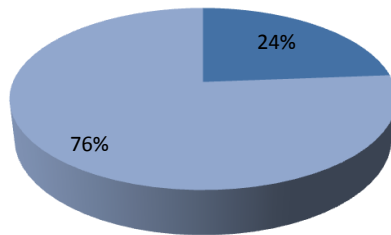

PLANE / BOAT - ARGENTINEAN BLUBERRY EXPORTS BY SHIPPING METHOD 2013 SEASON (IN TONS)

**ARGENTINA TOTAL EXPORTS**

■ BOAT ■ PLANE

TOTAL	
BOAT	PLANE
875	11.880
6,86%	93,14%
<b>TOTAL (TONS)</b>	<b>12.755</b>

**ARGENTINA TO USA EXPORTS**

■ BOAT ■ PLANE

USA	
BOAT	PLANE
-	7.733
0,00%	100,00%

**ARGENTINA TO UK EXPORTS**

■ BOAT ■ PLANE

UK	
BOAT	PLANE
486	1.558
23,76%	76,24%
<b>TOTAL (TONS)</b>	<b>2.044</b>

**ARGENTINA TO CONT. EUROPE EXPORTS**