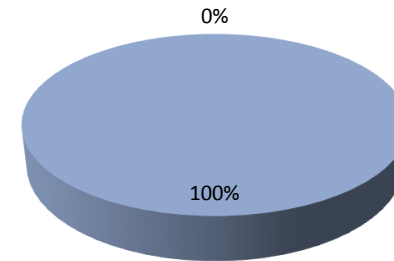

PLANE / BOAT - ARGENTINEAN BLUBERRY EXPORTS BY SHIPPING METHOD 2013 SEASON (IN TONS)

**ARGENTINA TOTAL EXPORTS**

■ BOAT ■ PLANE

TOTAL	
BOAT	PLANE
875	11.880
6,86%	93,14%
<b>TOTAL (TONS)</b>	<b>12.755</b>

**ARGENTINA TO USA EXPORTS**

■ BOAT ■ PLANE

USA	
BOAT	PLANE
-	7.733
0,00%	100,00%

**ARGENTINA TO UK EXPORTS**

■ BOAT ■ PLANE

UK	
BOAT	PLANE
486	1.558
23,76%	76,24%
<b>TOTAL (TONS)</b>	<b>2.044</b>

**ARGENTINA TO CONT. EUROPE EXPORTS**