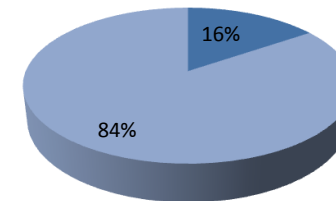

UK	
BOAT	PLANE
486	1.558
23,76%	76,24%
TOTAL (TONS)	2.044

ARGENTINA TO CONT. EUROPE EXPORTS

■ BOAT ■ PLANE