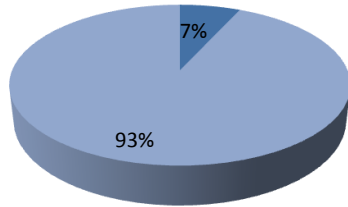

PLANE / BOAT - ARGENTINEAN BLUBERRY EXPORTS BY SHIPPING METHOD 2013 SEASON (IN TONS)

**ARGENTINA TOTAL EXPORTS**

■ BOAT ■ PLANE

TOTAL	
BOAT	PLANE
875	11.880
6,86%	93,14%
<b>TOTAL (TONS)</b>	<b>12.755</b>

**ARGENTINA TO USA EXPORTS**

■ BOAT ■ PLANE

USA	
BOAT	PLANE
-	7.733
0,00%	100,00%

**ARGENTINA TO UK EXPORTS**

■ BOAT ■ PLANE

UK	
BOAT	PLANE
486	1.558
23,76%	76,24%
<b>TOTAL (TONS)</b>	<b>2.044</b>

**ARGENTINA TO CONT. EUROPE EXPORTS**