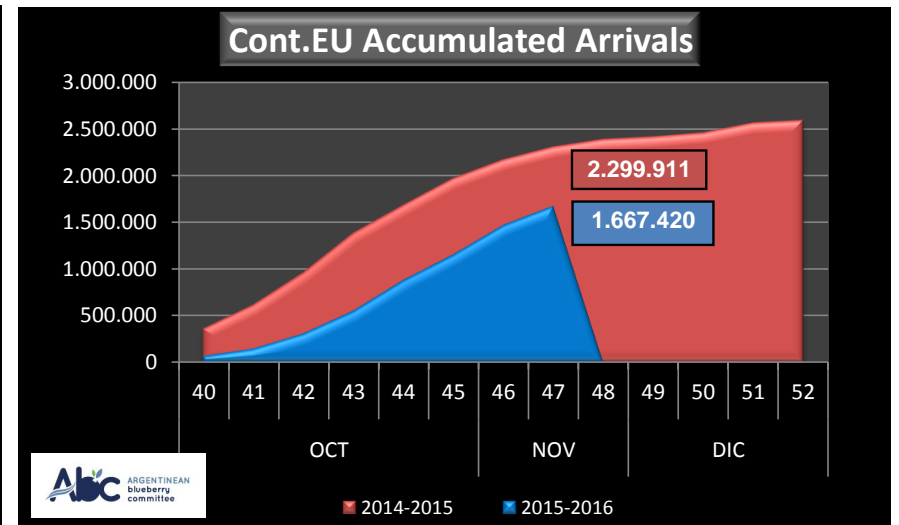

WEEKLY ARGENTINEAN BLUEBERRY ARRIVALS - ETA - 2015 / 2016 - CONTINENTAL EUROPE