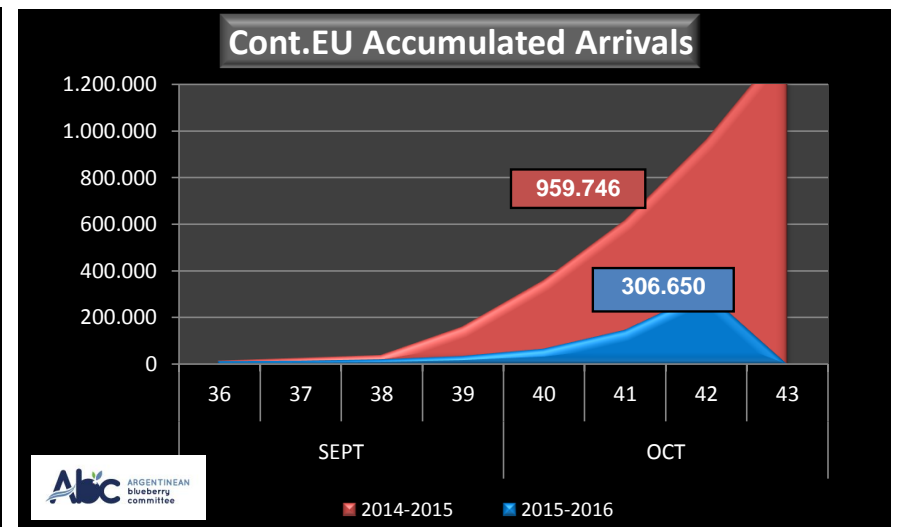

WEEKLY ARGENTINEAN BLUEBERRY ARRIVALS - ETA - 2015 / 2016 - CONTINENTAL EUROPE